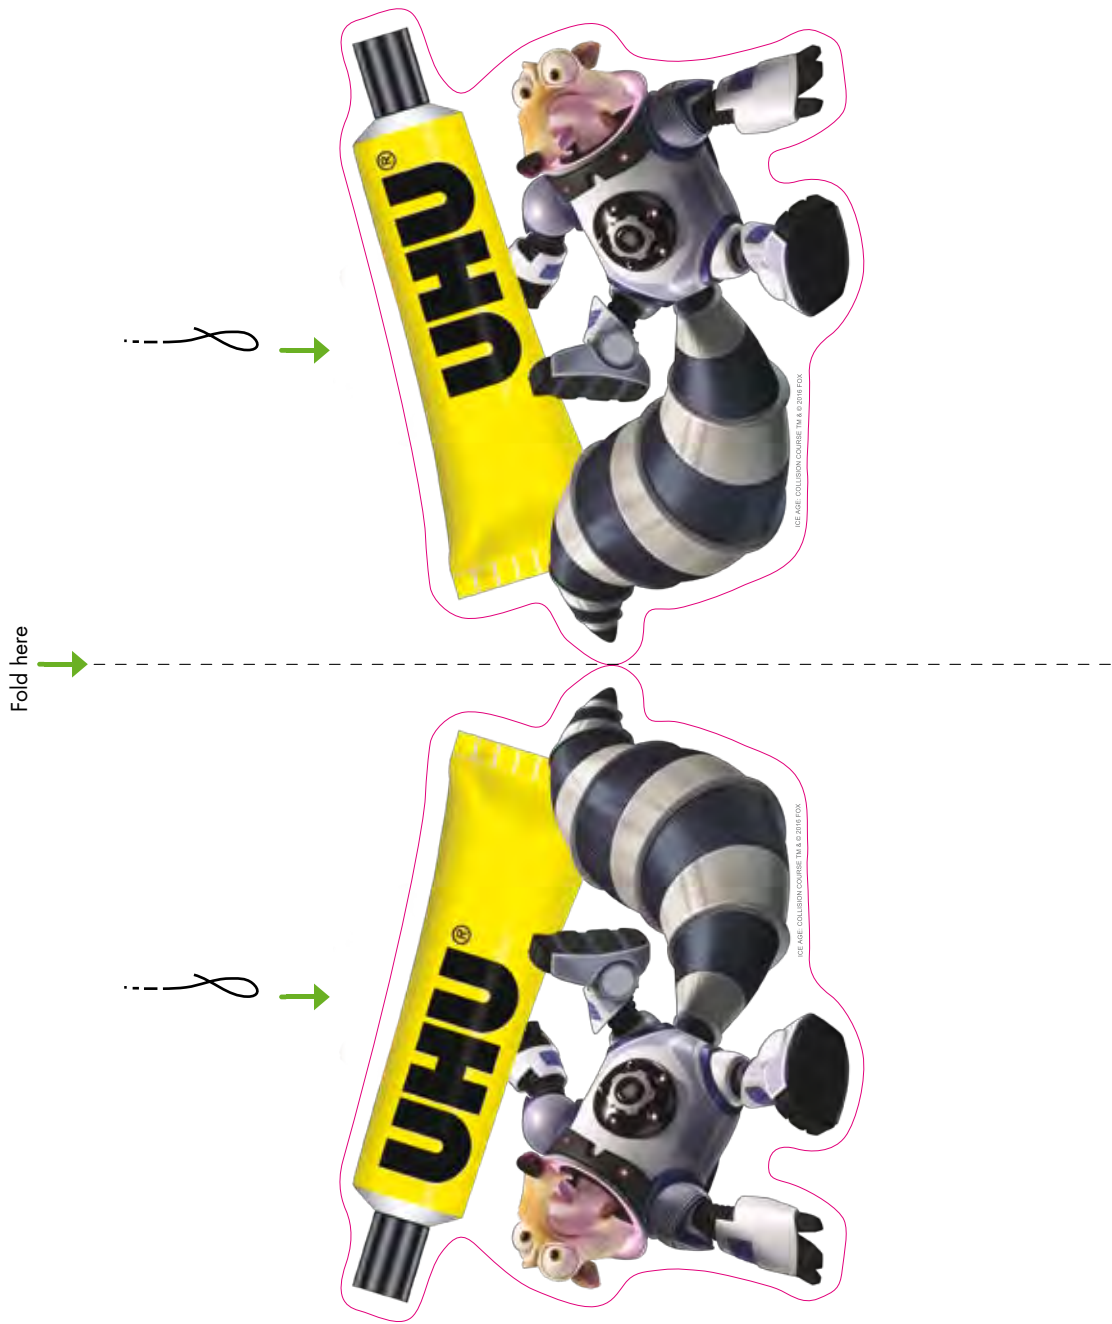

CREATE YOUR OWN

PAPERCRAFT MOBILE

ICE AGE: COLLISION COURSE TM & © 2016 Twentieth Century Fox Film Corporation. All rights reserved.

DOWNLOAD YOUR ICE AGE: COLLISION COURSE MOBILE
WWW.B2S-UHU.COM

UHU[®]
glues anything, anytime.

Front

Mount the yarn between front and rear side, then glue together

Rear

Mount the yarn between front and rear side, then glue together

Mount the yarn between front and rear side, then glue together

Mount the yarn between front and rear side, then glue together

Fold here

Mount the yarn between front and rear side, then glue together

Mount the yarn between front and rear side, then glue together

Mount the yarn between front and rear
side, then glue together

Fold here